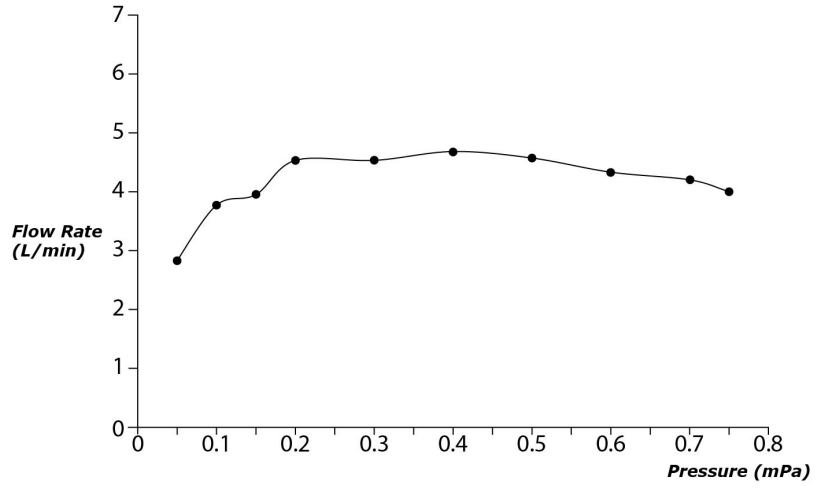

Flow Rate

TLG09305V_V1

Please consult, TOTO representative for more details.

All rights reserved by TOTO including but not limited to Improve & Change of Product Design, Specs or Availability at any time without prior notice.