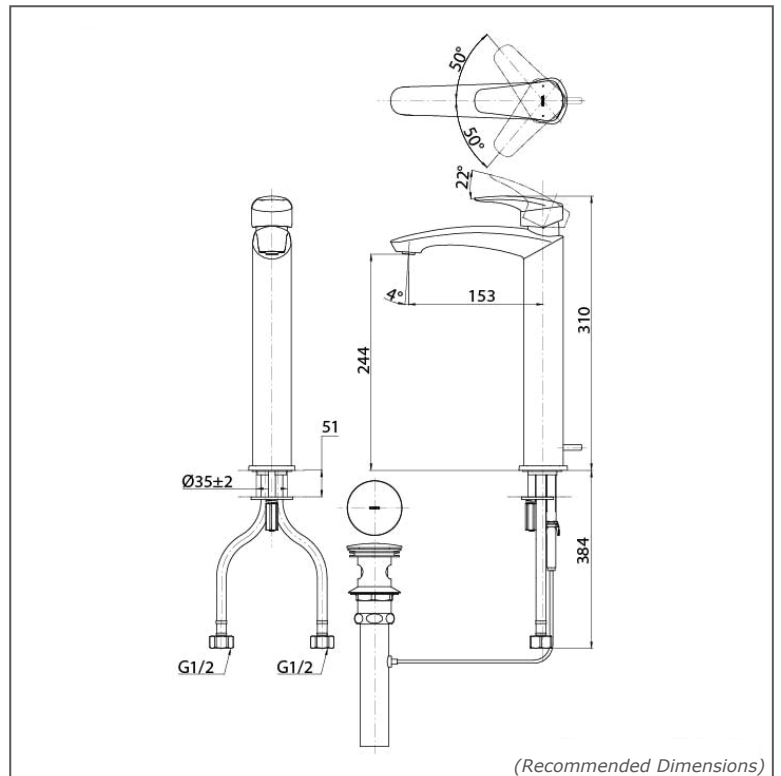

TOTO Faucets

GM SERIES

TLG09305B

reddot award 2019
winner

FEATURES

- Bold parallel arches and reflective curves in an assertive design
- A majestic dignity of outstanding architecture - the arch of its spout and columnar body imposing a further accentuated presence that highlights its edges
- Easy Installation and Usage
- Long lasting, COMFORT GLIDE mechanism for a smooth operation

SPECIFICATIONS

- Finish : Chrome
- Material : Brass
- Water Pressure : 0.25MPa~0.75MPa

PARTS DESCRIPTION

- TLG09305V : Single Lever Washbasin Faucet (w/ Pop-up Waste)

TLG09305B

Please consult, TOTO representative for more details.